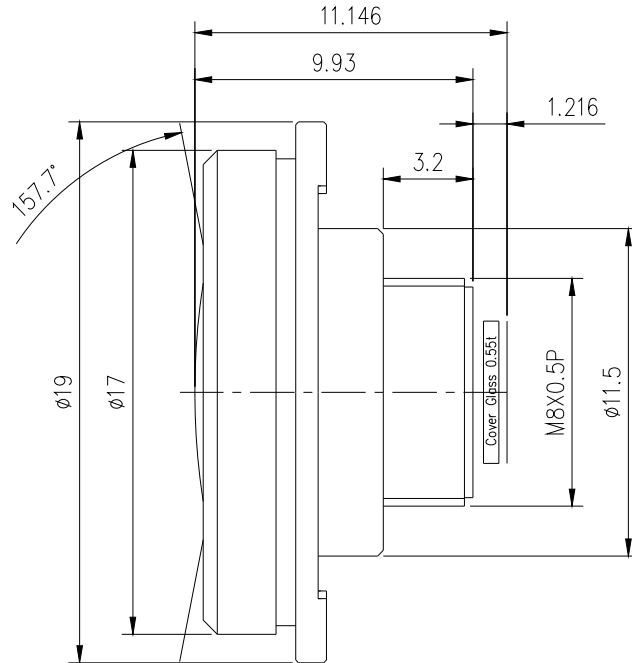

SUPPLY SHEET

DO-W0817A

1/4" VGA (Omnivision)

CUSTOMER	APPROVED		
SUPPLIER	Charge	Judgment	Approved

Date : 2011. 07. 08

RM 204, Sicox Tower, 513-14, Sangdaewon-dong, Jungwon-Gu, Seongnam-City, Kyonggi-Do, 462-120, Korea

TEL : 82-31-777-9861 FAX : 82-31-777-9864 <http://www.digitaloptics.co.kr/>

Lens Specifications

USE : 1/4" VGA Automotive Lens

Focal Length	1.38mm	
Relative Aperture (F/#)	2.8	
Sensor Image Size	$\phi 4.8$ mm (Max Image Circle : $\phi 5.1$ mm)	
Field Of View	157.7° (D), 127.8° (H), 101.3° (V),	
MTF (Design Value)	Center	59.4% (at 60 lp/mm)
	0.7 Field	65.4%(R), 59.1%(T) (at 45 lp/mm)
Total Track Length	11.146mm (from lens top to image surface) (IR Filter t=0.4mm, Cover Glass t=0.55mm)	
Back Focal Length	2.116mm (IR Filter t=0.4mm, Cover Glass t=0.55mm)	
TV Distortion	$\leq -17.2\%$	
Chief Ray Angle(Max)	23.91° (at 1.0 Field)	
Relative Illumination	43.0%	
Construction	2 Glass 3 Plastic	
Coating	AR Coating	
Lens Barrel	M8X0.5	