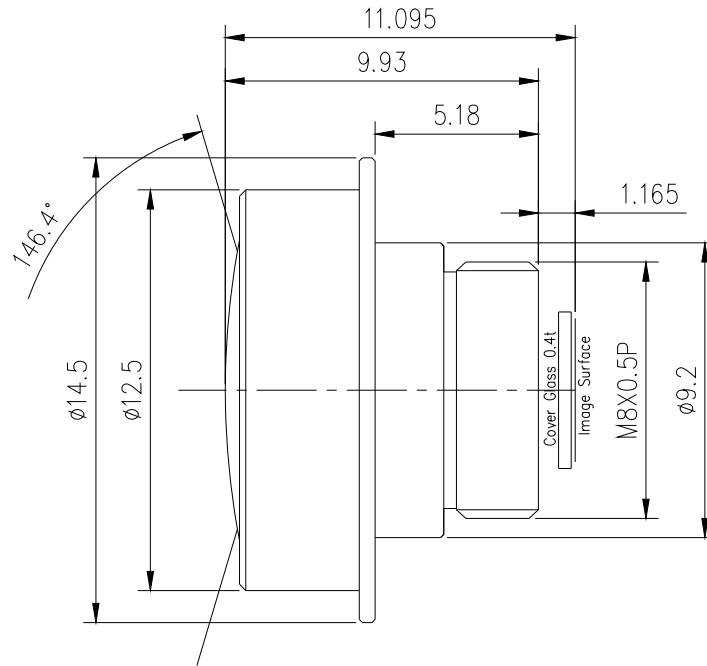

SUPPLY SHEET

DO-W0817C

1/4" VGA (Aptina)

CUSTOMER	APPROVED		
SUPPLIER	Charge	Judgment	Approved

Date : 2011. 07. 08

 **Digital Optics Co., Ltd.**

RM 204, Sicox Tower, 513-14, Sangdaewon-dong, Jungwon-Gu, Seongnam-City, Kyonggi-Do, 462-120, Korea

TEL : 82-31-777-9861 FAX : 82-31-777-9864 <http://www.digitaloptics.co.kr/>

Lens Specifications

USE : 1/4" VGA Automotive Lens

Focal Length	1.38mm	
Relative Aperture (F/#)	2.8	
Sensor Image Size	$\phi 4.48$ mm (Max Image Circle : $\phi 5.1$ mm)	
Field Of View	146.4° (D), 120.7° (H), 95.8° (V),	
MTF (Design Value)	Center	59.2% (at 60 lp/mm)
	0.7 Field	64.9%(R), 59.3%(T) (at 45 lp/mm)
Total Track Length	11.095mm (from lens top to image surface) (IR Filter t=0.4mm, Cover Glass t=0.4mm)	
Back Focal Length	2.065mm (IR Filter t=0.4mm, Cover Glass t=0.4mm)	
TV Distortion	$\leq -14.7\%$	
Chief Ray Angle(Max)	22.45° (at 1.0 Field)	
Relative Illumination	45.9%	
Construction	2 Glass 3 Plastic	
Coating	AR Coating	
Lens Barrel	M8X0.5	